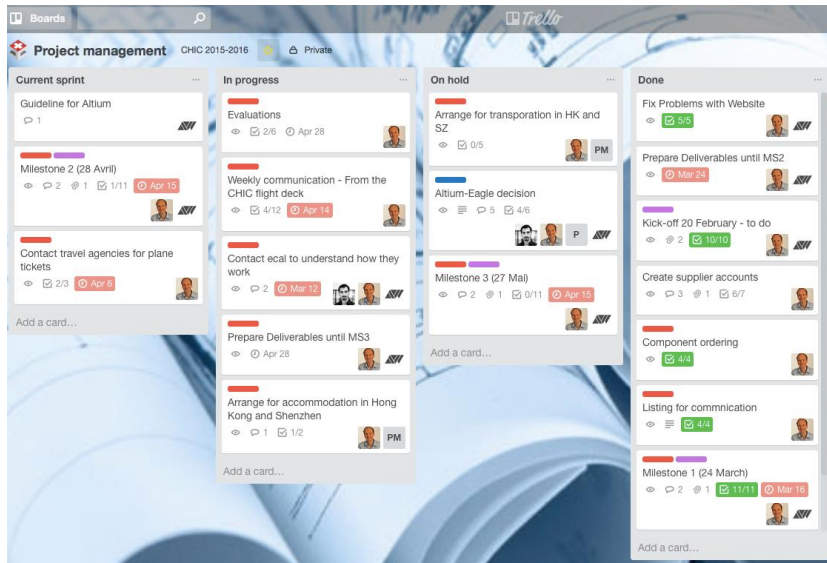

Project management tools

Coordinator view

Processes for whole CHIC cycle