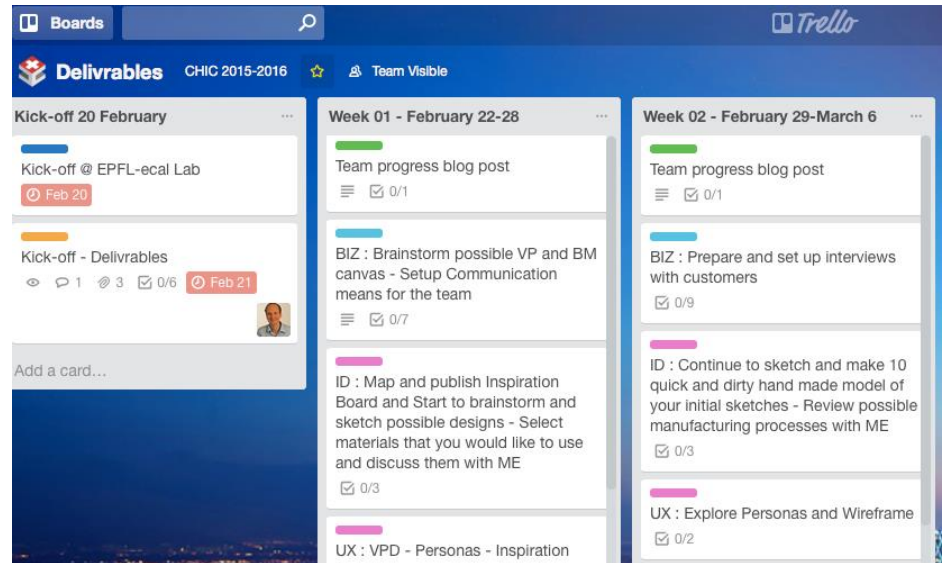

FREE DOWNLOAD

(Doesn't work yet)

# Project management tools

## Coordinator view

Processes for whole CHIC cycle

## Student view

Weekly deliverables + milestones for each competence