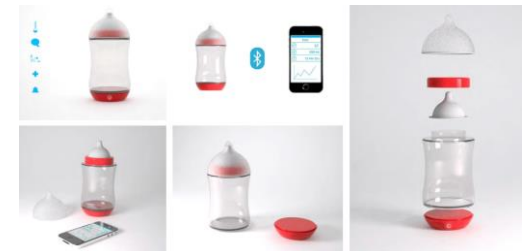

How did they get there....