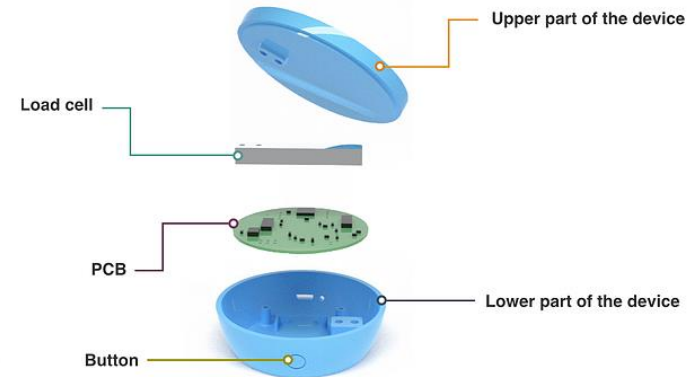

Chat

- Private Chat
- Forum

?

Help

☰

Guide

👶

Baby profile

- Contact Person (mother, father)
- Favorite
- Statistics
- Health Book
- Sharing with family doctor

fimi

The app

The application has been thought for the users. The interface is simple: the main screen shows the temperature of the fiMi and the quantity of the milk. We conceived a chat service to communicate easily with your friends and a help section where you will find a guide. Finally, all the parameters of the baby as well as the statistics and other services will help you to care about your baby!

FREE DOWNLOAD

(Doesn't work yet)