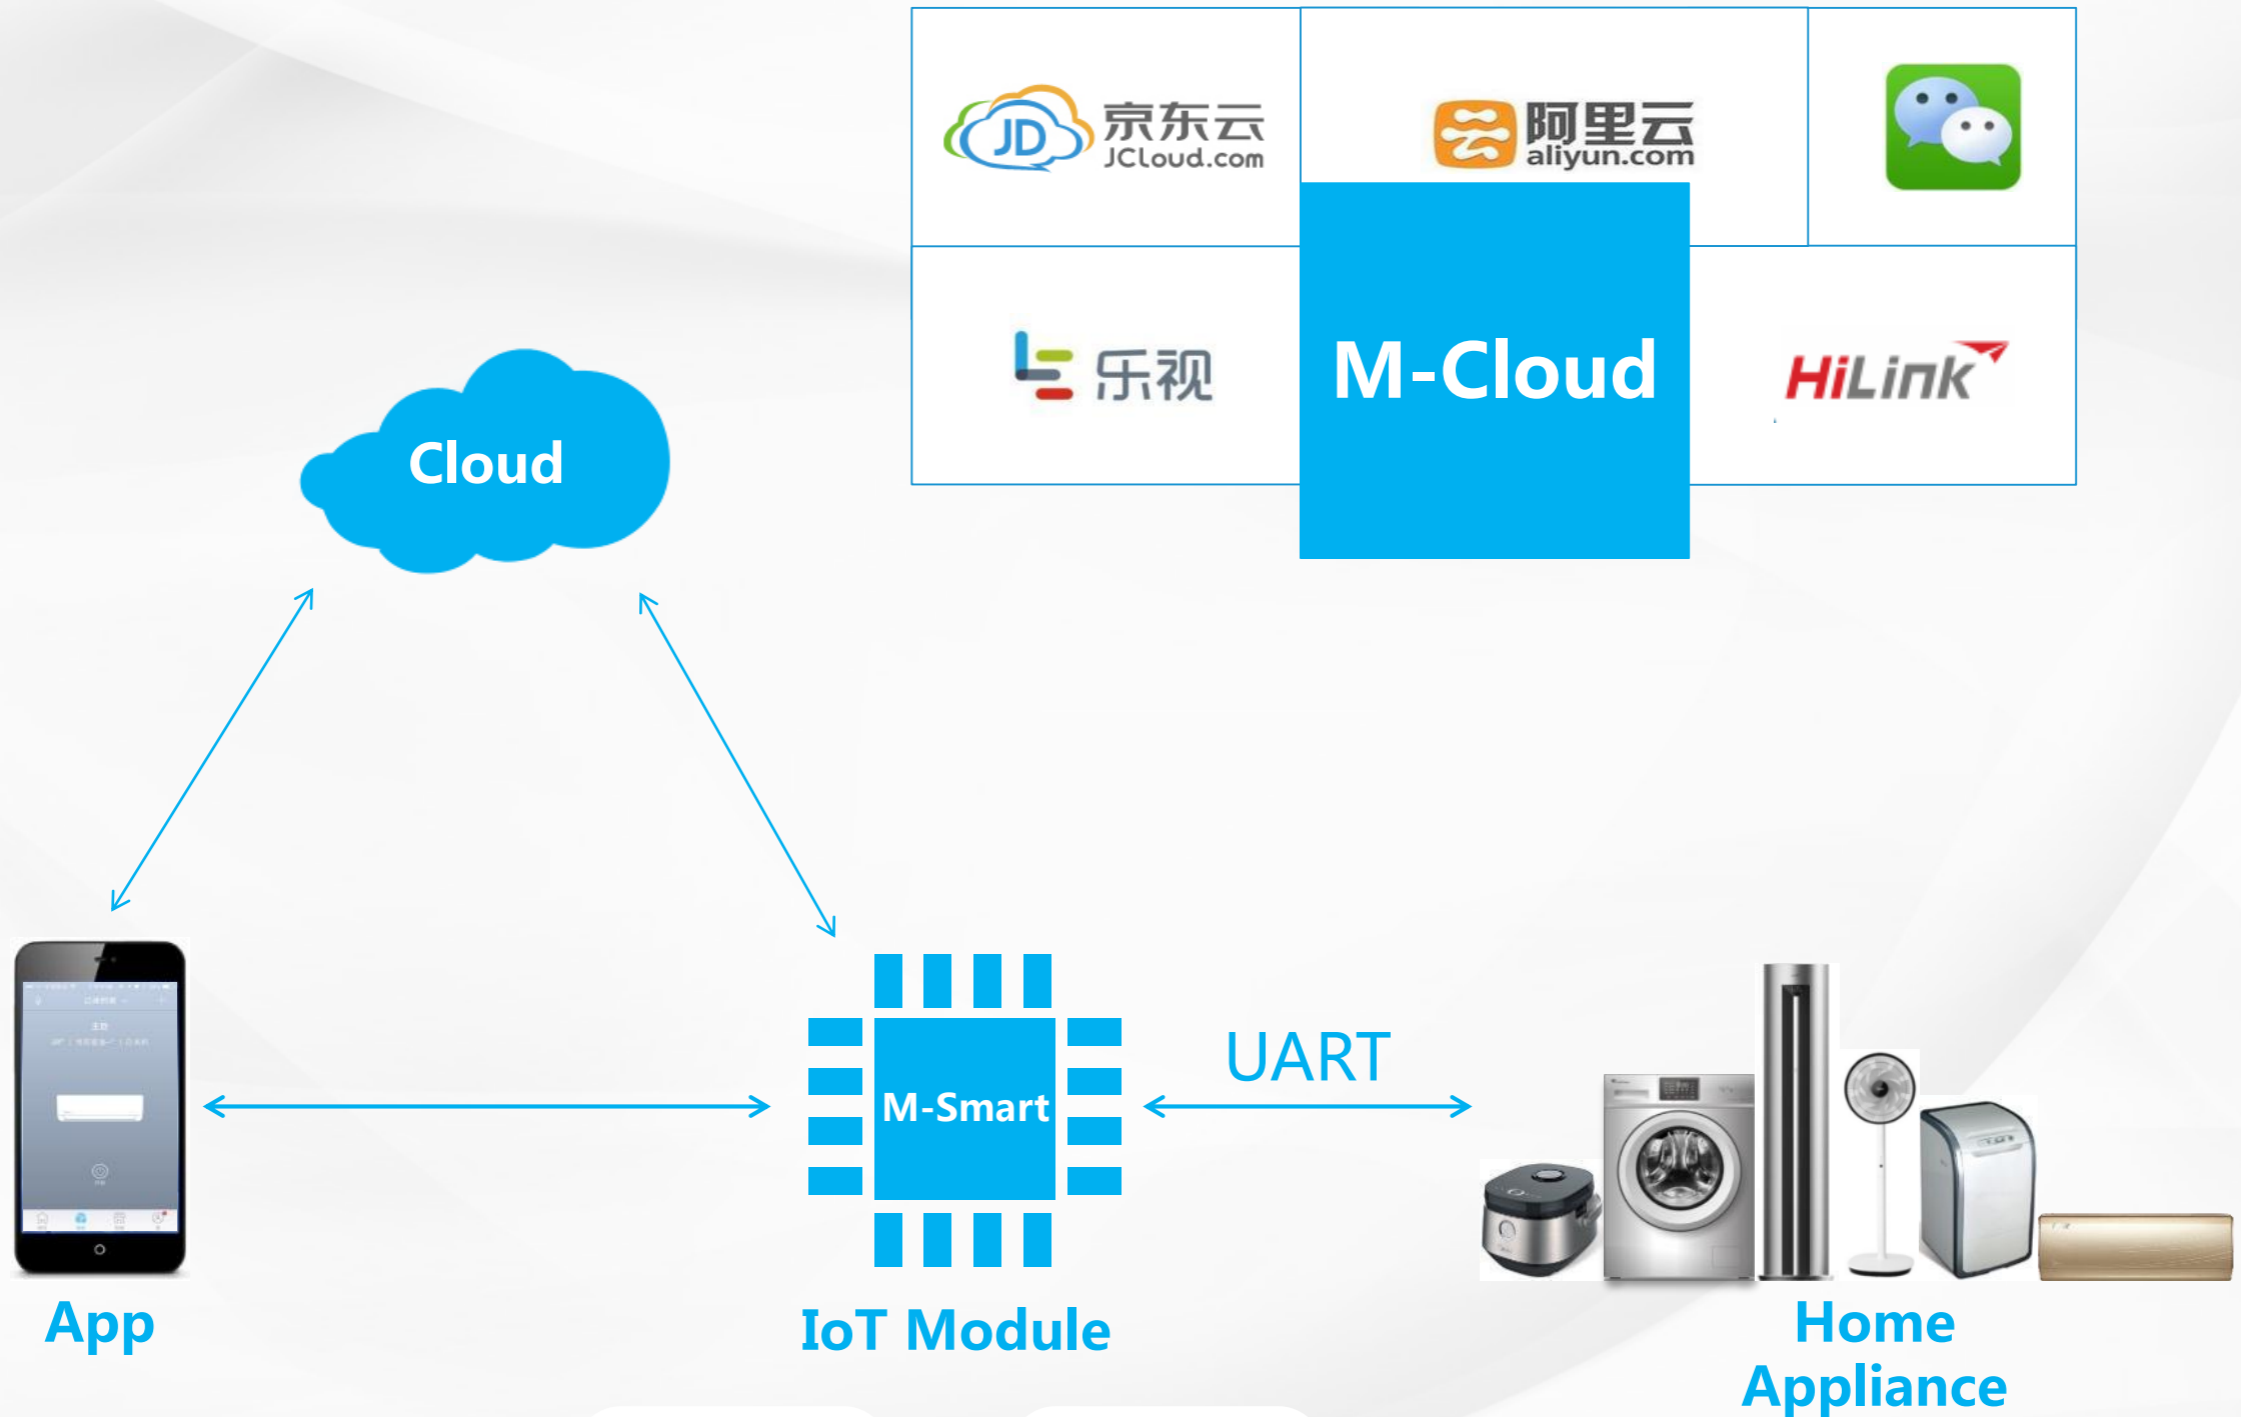

Residential AC

Central AC

Robot and Industrial Automation

Core component

2014: Smart Home Research Center of Midea group established

2016: Operation as independent company

Midea Smart Technology Co., Ltd.

Stable and Secure Smart Home Solution

Terminal + Channel + Cloud

IoT module
Mobile App
Smart device

M-Smart
System security
Application service

M-Cloud
Big data
AI

ECO System

智能家居
SMART HOME

国家电网公司
STATE GRID
CORPORATION OF CHINA

HomeKit

Connect Appliance

- WiFi®
- Bluetooth™
- ZigBee®
- 3GPP™
A GLOBAL INITIATIVE

2016.7 China's 1st "A-Level" security authentication for Smart appliance

2016.11 ISO27001 enterprise information Security authentication

Rich Protocols

- TCP/HTTP/MQTT/AMQP
- User defined application protocols

WeChat support

- User can connect and control from WeChat

Flexible and extensible

- Fast upgrade
- Third-party service as plug-in

空调设备实时状态数据