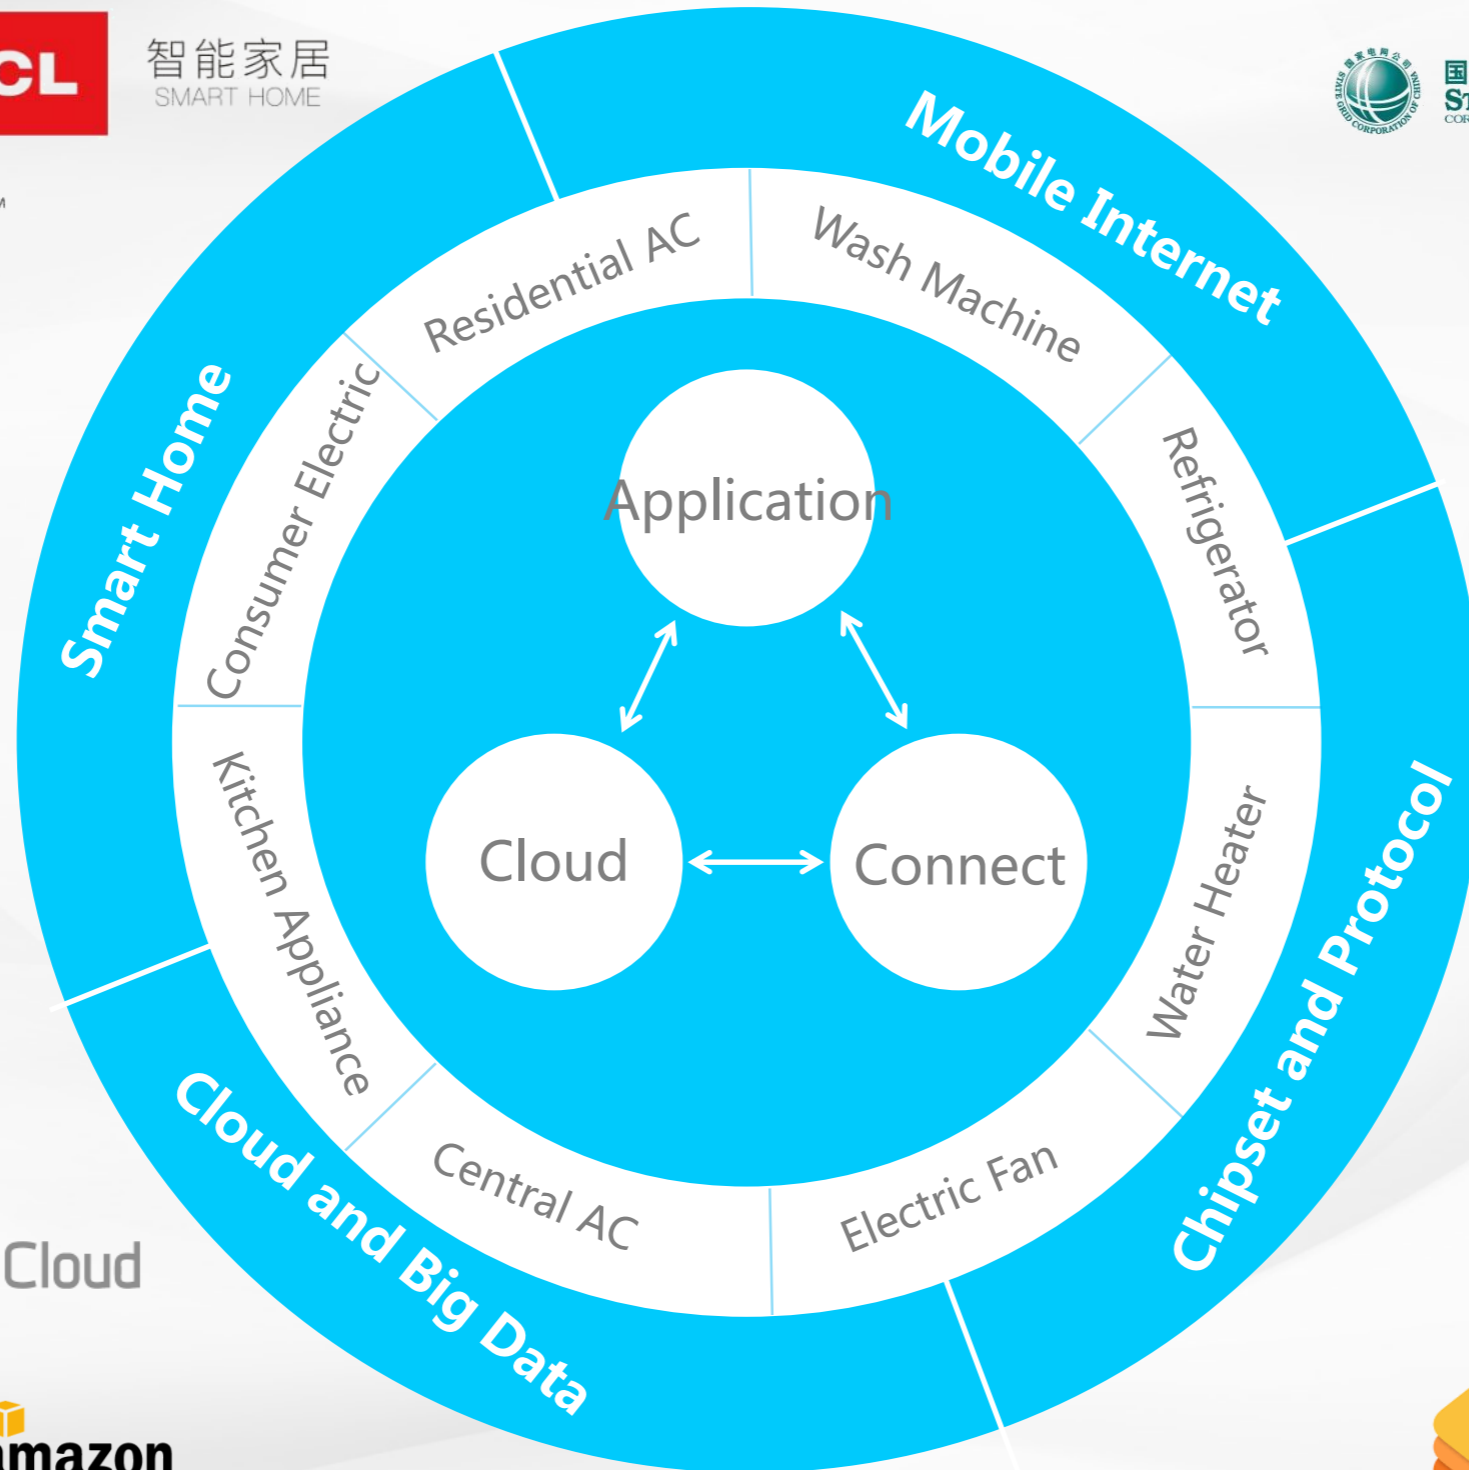

Residential AC

Central AC

Robot and Industrial Automation

Core component

2014: Smart Home Research Center of Midea group established

2016: Operation as independent company

Midea Smart Technology Co., Ltd.

Stable and Secure Smart Home Solution

Terminal + Channel + Cloud

IoT module
Mobile App
Smart device

M-Smart
System security
Application service

M-Cloud
Big data
AI

ECO System

智能家居
SMART HOME

国家电网公司
STATE GRID
CORPORATION OF CHINA

HomeKit

Connect Appliance

- WiFi®
- Bluetooth™
- ZigBee®
- 3GPP™
A GLOBAL INITIATIVE

2016.7 China's 1st "A-Level" security authentication for Smart appliance

2016.11 ISO27001 enterprise information Security authentication