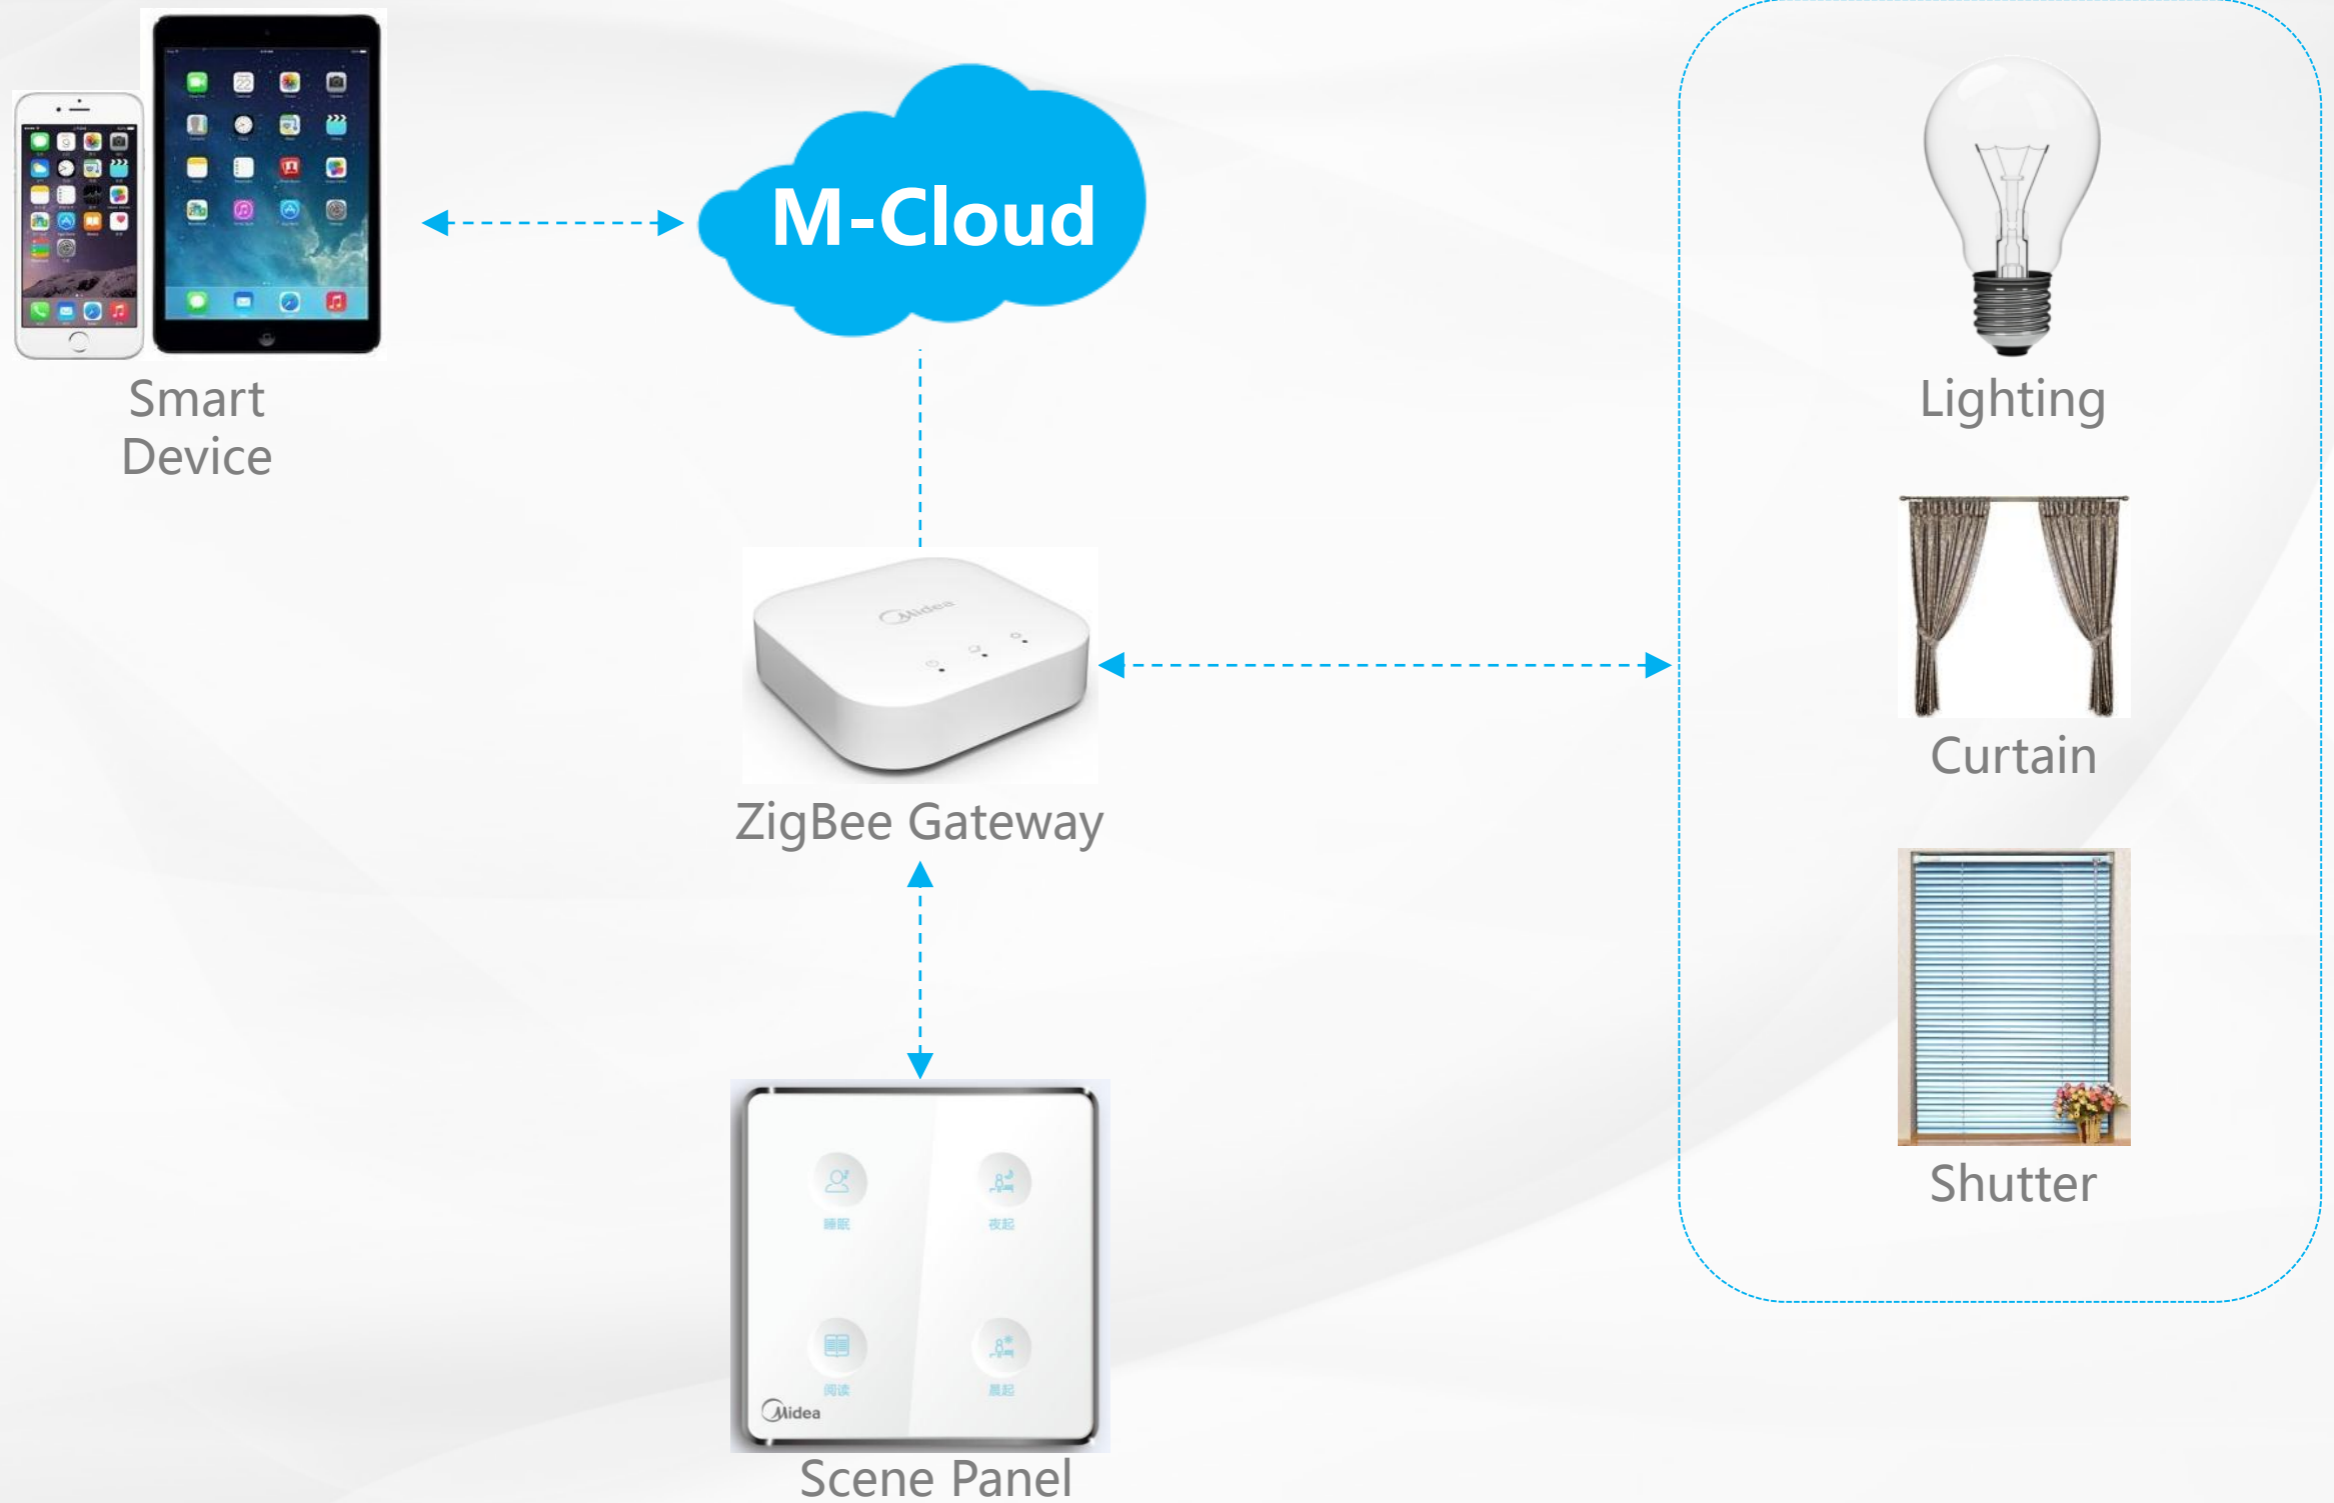

Terminal + Channel + Cloud

IoT module
Mobile App
Smart device

M-Smart
System security
Application service

M-Cloud
Big data
AI

ECO System

智能家居
SMART HOME

国家电网公司
STATE GRID
CORPORATION OF CHINA

HomeKit

How smart?

Smart Index

Safety Solution

Gas Leak in Kitchen

If gas leak is detected,

- Cut down electricity
- Gas valve off
- Alarm activated
- User notified

Scene Control

Return home

When door is opened,

- Light on
- Air purifier on
- AC in operation
- Curtain opening

Leave home

Press "Leave" on panel,

- Window/Curtain closed
- AC/fan/TV turned off
- Light off
- Camera/Motion sensor on
- Smoke/Gas sensor activated
- Safety system in operation

Rich Protocols

- TCP/HTTP/MQTT/AMQP
- User defined application protocols

WeChat support

- User can connect and control from WeChat

Flexible and extensible

- Fast upgrade
- Third-party service as plug-in

空调设备实时状态数据