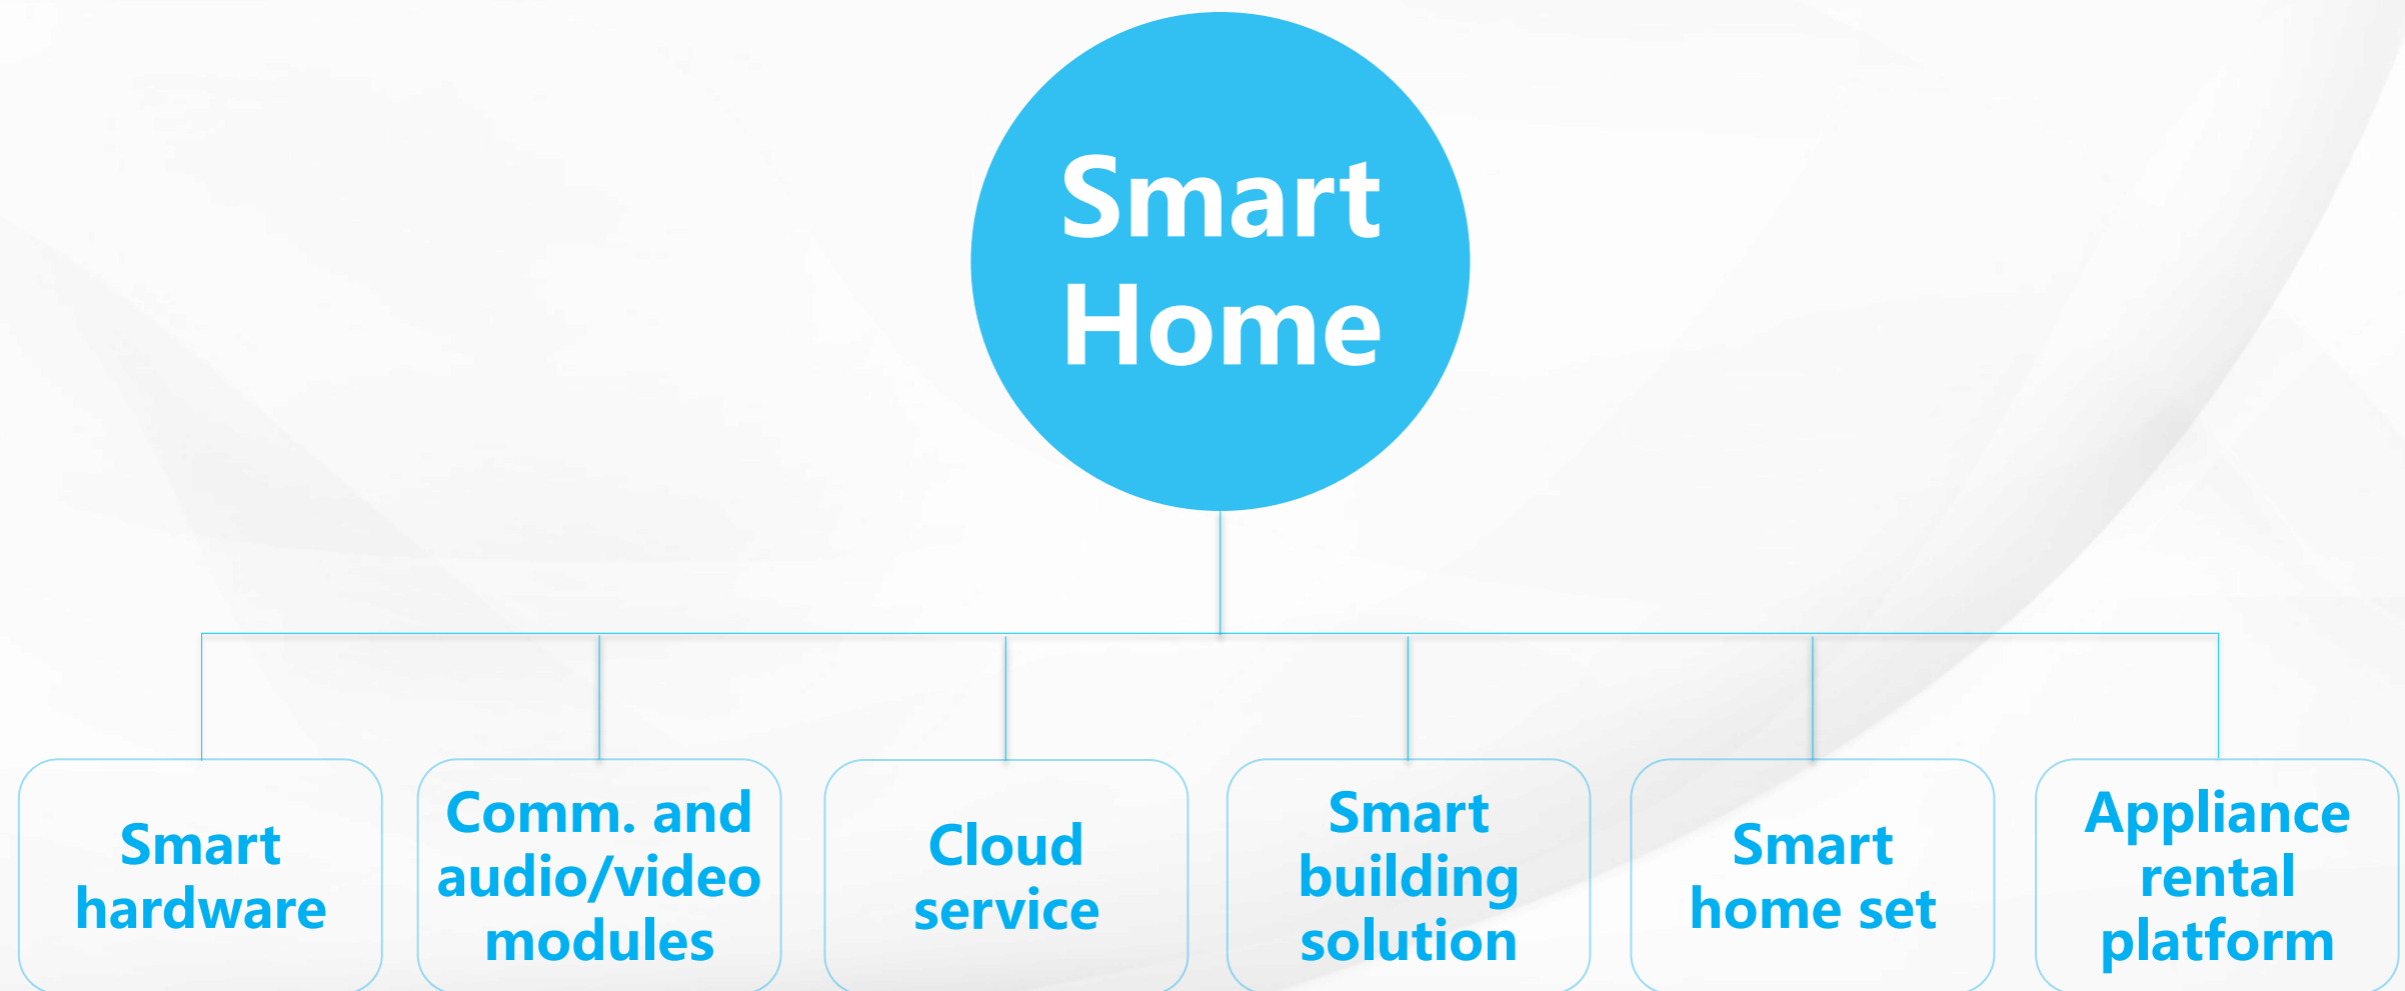

Residential AC

Central AC

Robot and Industrial Automation

Core component

2014: Smart Home Research Center of Midea group established

2016: Operation as independent company

Midea Smart Technology Co., Ltd.

Stable and Secure Smart Home Solution

Terminal + Channel + Cloud

IoT module
Mobile App
Smart device

M-Smart
System security
Application service

M-Cloud
Big data
AI

ECO System

智能家居
SMART HOME

国家电网公司
STATE GRID
CORPORATION OF CHINA

HomeKit

Connect Appliance

- WiFi®
- Bluetooth™
- ZigBee®
- 3GPP™
A GLOBAL INITIATIVE

2016.7 China's 1st "A-Level" security authentication for Smart appliance

2016.11 ISO27001 enterprise information Security authentication

Rich Protocols

- TCP/HTTP/MQTT/AMQP
- User defined application protocols

WeChat support

- User can connect and control from WeChat

Flexible and extensible

- Fast upgrade
- Third-party service as plug-in

空调设备实时状态数据