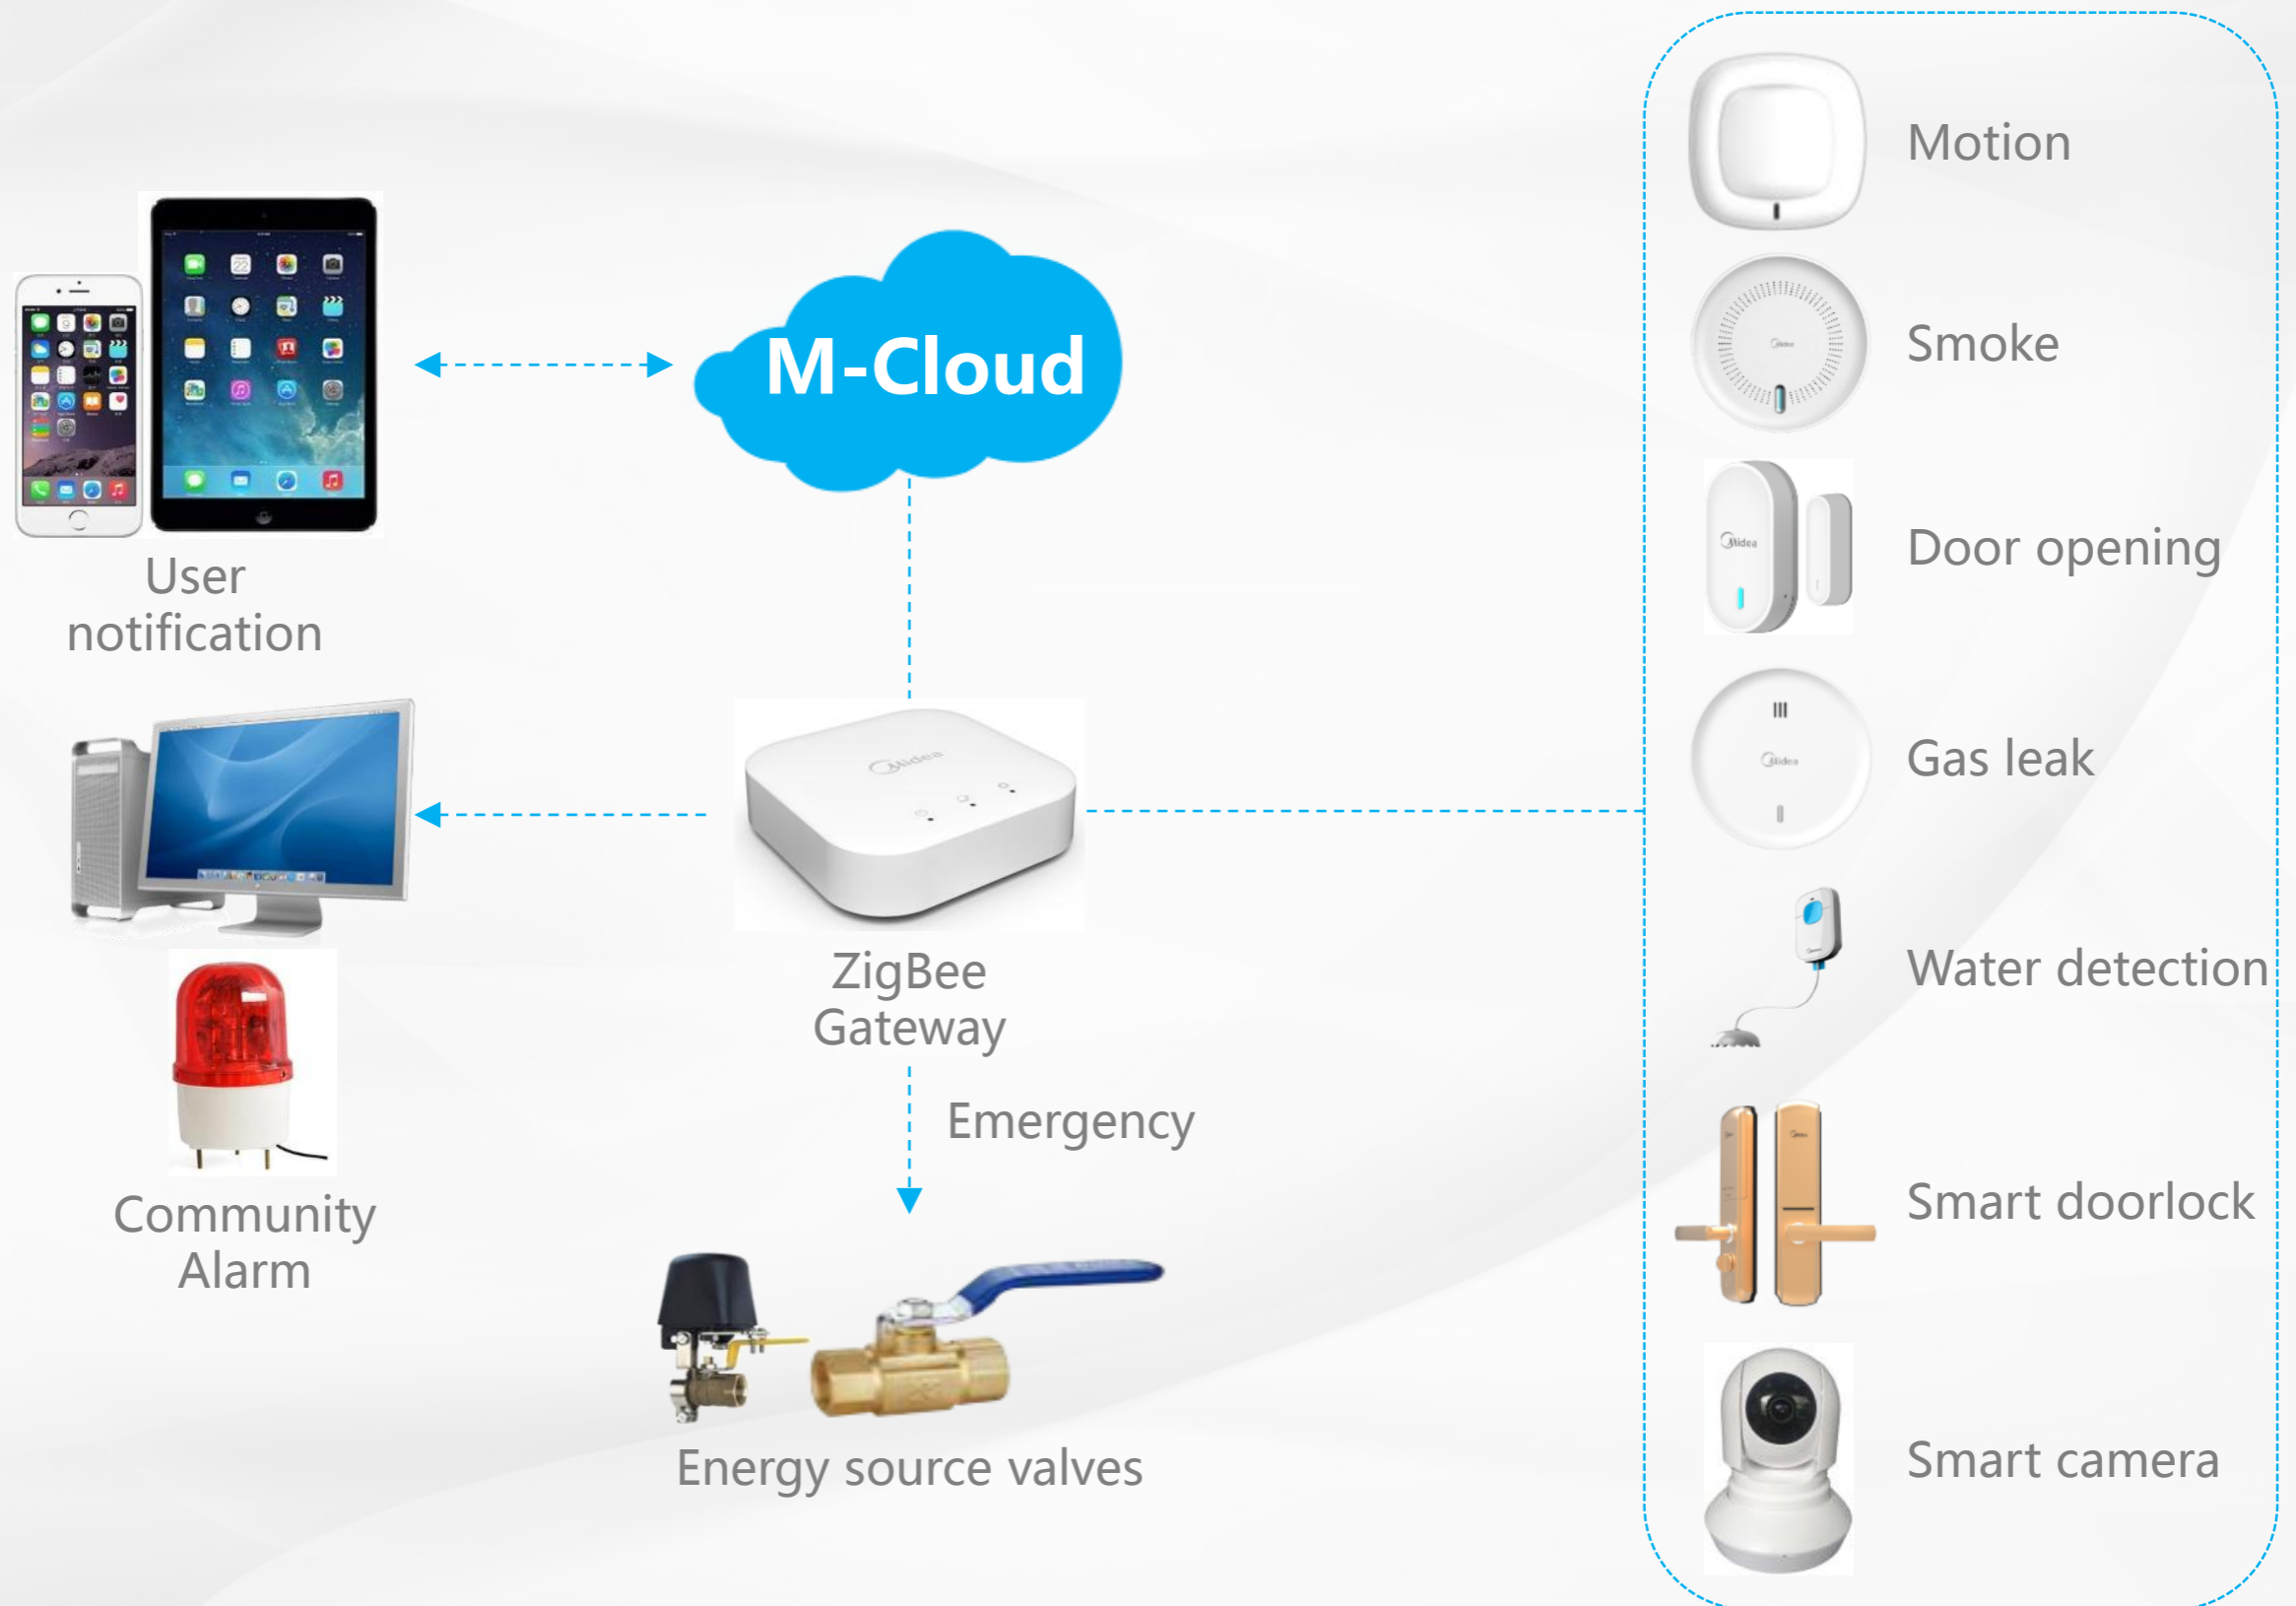

Terminal + Channel + Cloud

IoT module
Mobile App
Smart device

M-Smart
System security
Application service

M-Cloud
Big data
AI

ECO System

智能家居
SMART HOME

国家电网公司
STATE GRID
CORPORATION OF CHINA

HomeKit

Connect Appliance

- WiFi®
- Bluetooth™
- ZigBee®
- 3GPP™
A GLOBAL INITIATIVE

2016.7 China's 1st "A-Level" security authentication for Smart appliance

2016.11 ISO27001 enterprise information Security authentication

How smart?

Smart Index

Safety Solution

Gas Leak in Kitchen

If gas leak is detected,

- Cut down electricity
- Gas valve off
- Alarm activated
- User notified

Scene Control

Return home

When door is opened,

- Light on
- Air purifier on
- AC in operation
- Curtain opening

Leave home

Press "Leave" on panel,

- Window/Curtain closed
- AC/fan/TV turned off
- Light off
- Camera/Motion sensor on
- Smoke/Gas sensor activated
- Safety system in operation