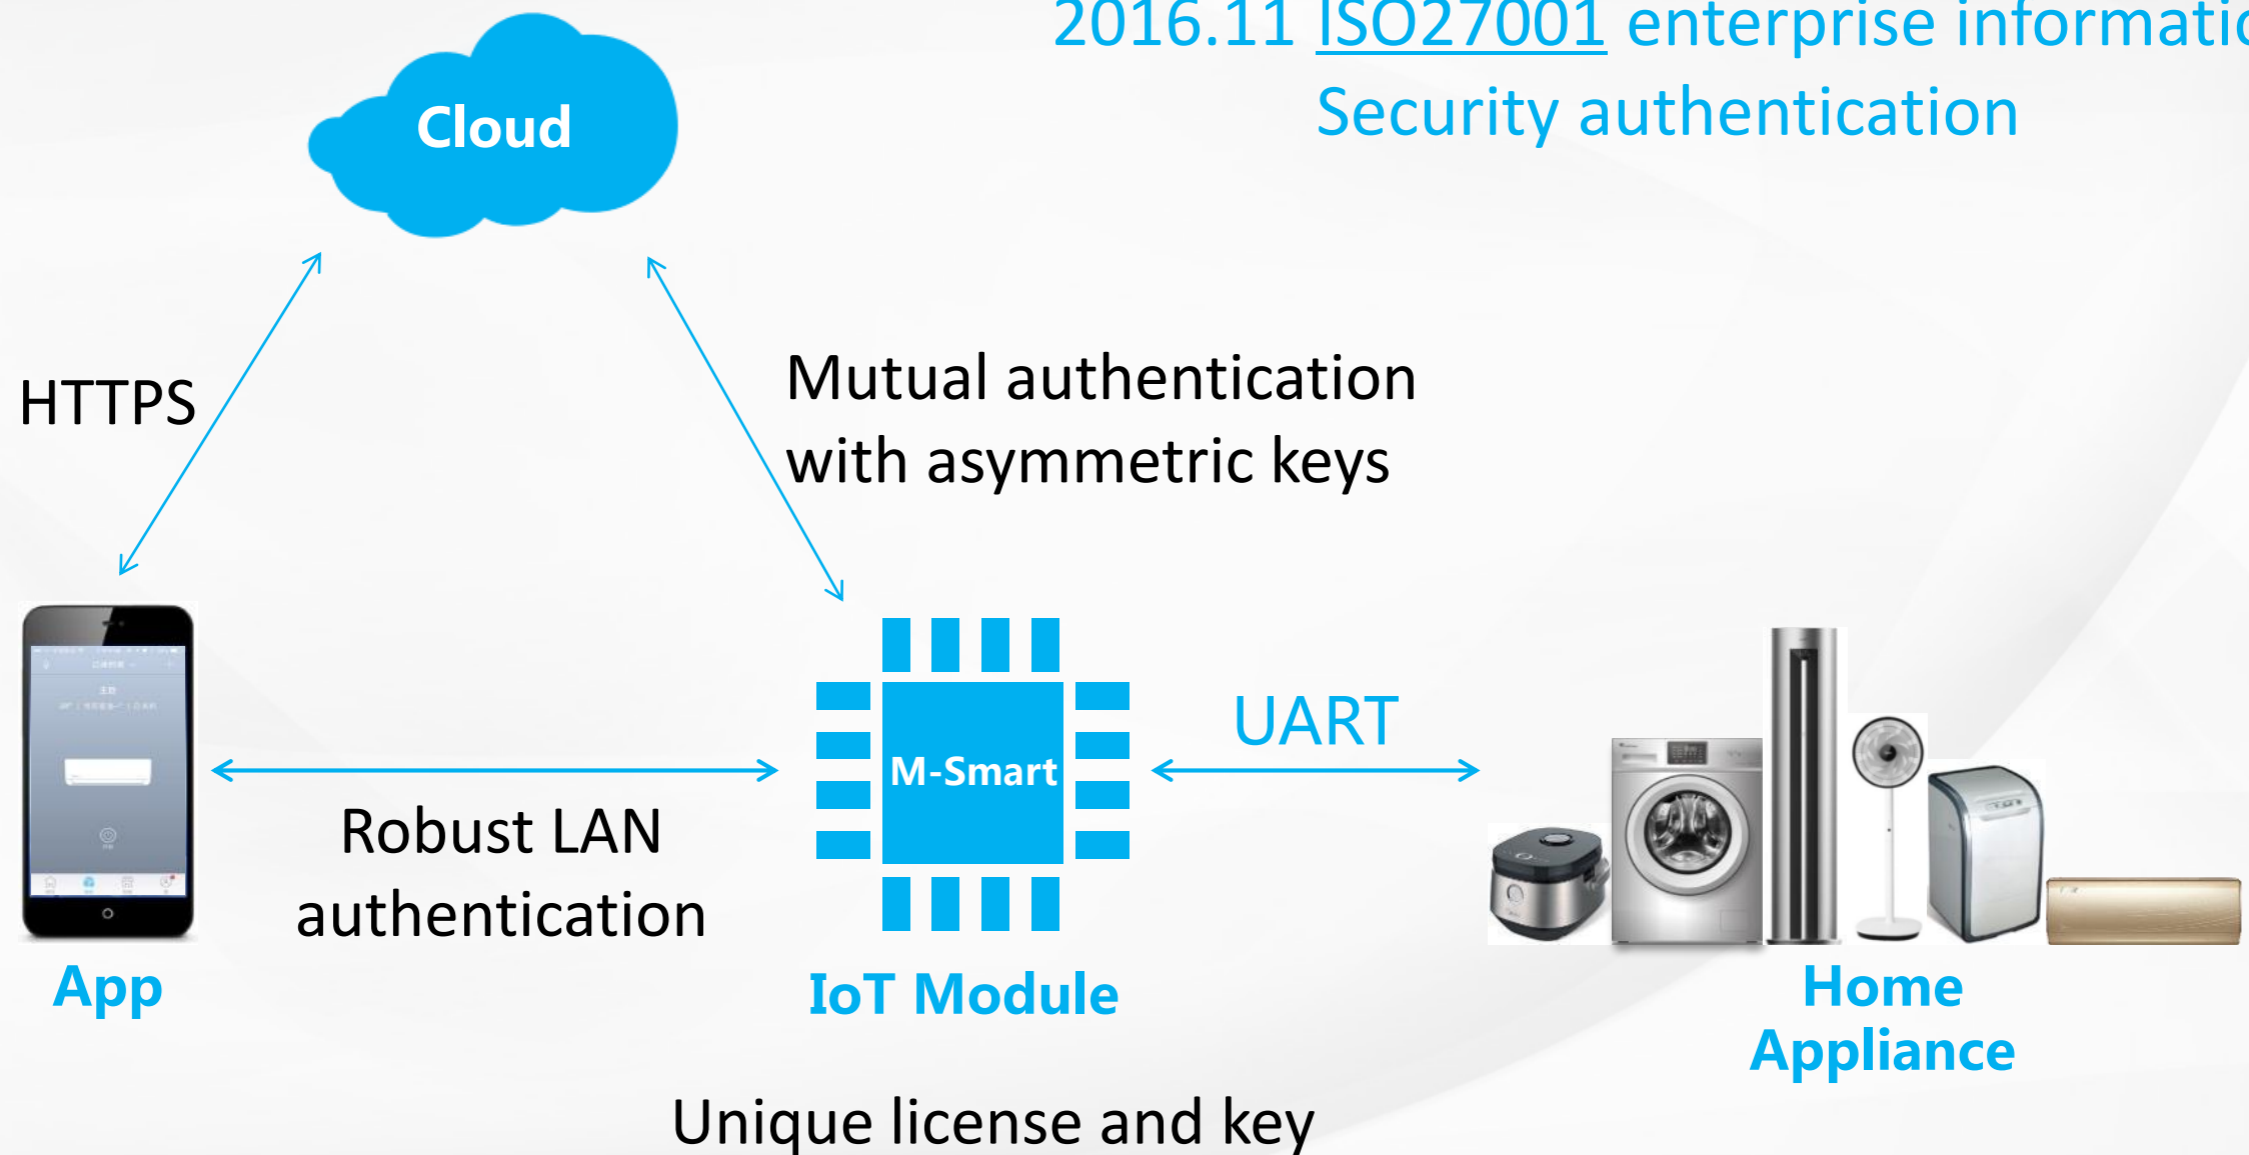

Residential AC

Central AC

Robot and Industrial Automation

Core component

2014: Smart Home Research Center of Midea group established

2016: Operation as independent company

Midea Smart Technology Co., Ltd.

Stable and Secure Smart Home Solution

Terminal + Channel + Cloud

IoT module
Mobile App
Smart device

M-Smart
System security
Application service

M-Cloud
Big data
AI

ECO System

智能家居
SMART HOME

国家电网公司
STATE GRID
CORPORATION OF CHINA

HomeKit

Connect Appliance

- WiFi®
- Bluetooth™
- ZigBee®
- 3GPP™
A GLOBAL INITIATIVE

2016.7 China's 1st "A-Level" security authentication for Smart appliance

2016.11 ISO27001 enterprise information Security authentication

How smart?

Smart Index

Safety Solution

Gas Leak in Kitchen

If gas leak is detected,

- Cut down electricity
- Gas valve off
- Alarm activated
- User notified

Scene Control

Return home