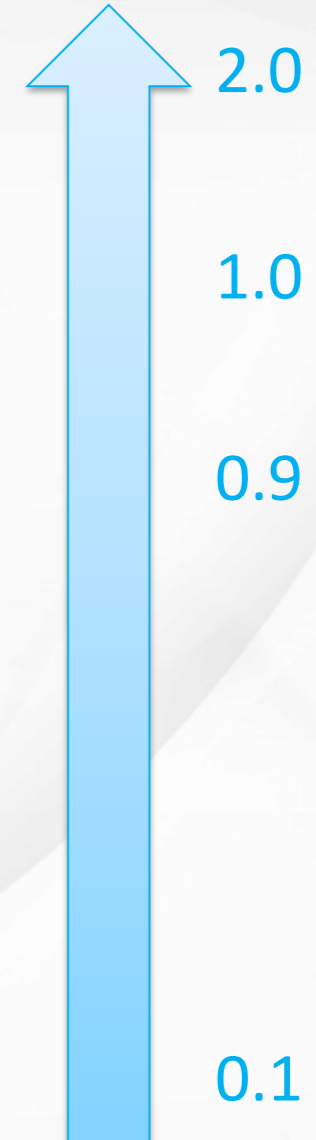

How smart?

Smart Index

Safety Solution

Gas Leak in Kitchen

If gas leak is detected,

- Cut down electricity
- Gas valve off
- Alarm activated
- User notified

Scene Control

Return home